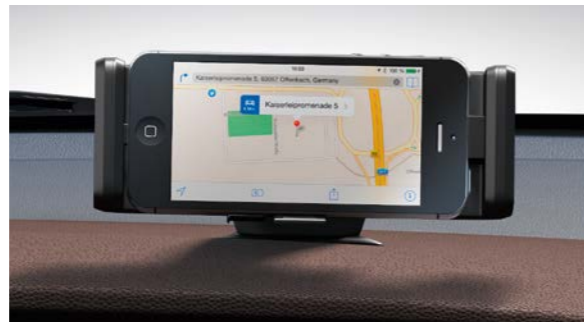

99770ADE10 (5dr, Coupé, Active)

Smartphone docking station. The smartphone docking station keeps your phone charged and 'always on'. You can use your phone for satellite navigation, to access your playlists, or listen to your favourite radio stations by linking them all via Bluetooth directly to the i20 audio system. For USB type C, Micro USB and iPhone.