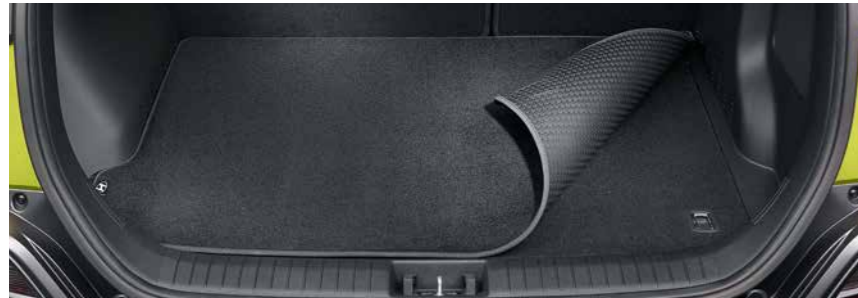

J9143ADE00 (LHD, set of 4)
J9143ADE10 (RHD, set of 4)
J9143ADE00K (KAUAI logo, set of 4, only for Portugal)

Trunk mat

Trunk mat, reversible

Trunk liner

From gardening tools to family pets – some cargo can be potentially wet or grimy. This durable, anti-slip and waterproof liner with raised edges will keep your trunk clean nonetheless. With a textured anti-slip surface to prevent loads moving around. Made-to-measure for the KONA.