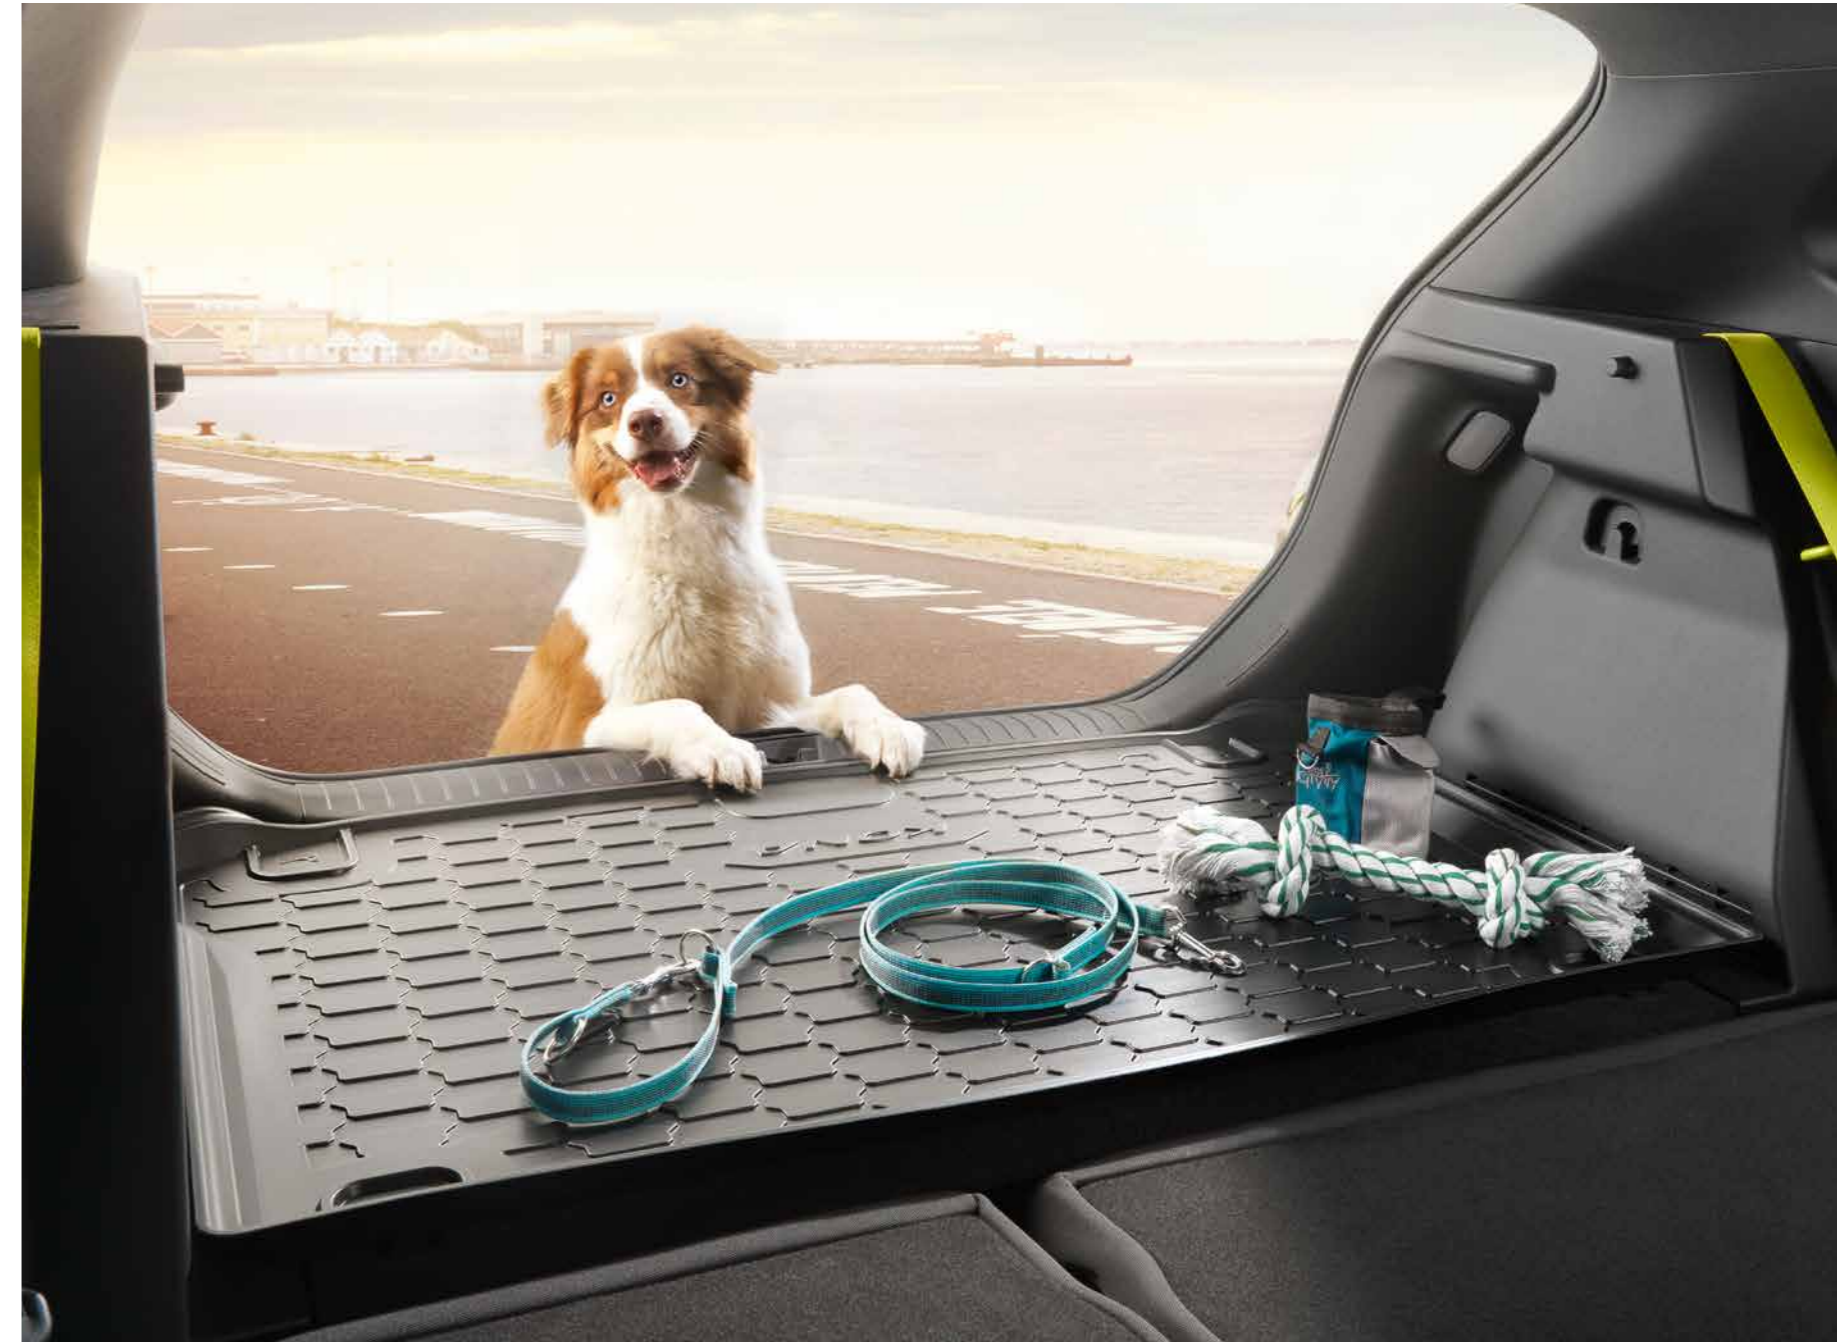

Trunk liner