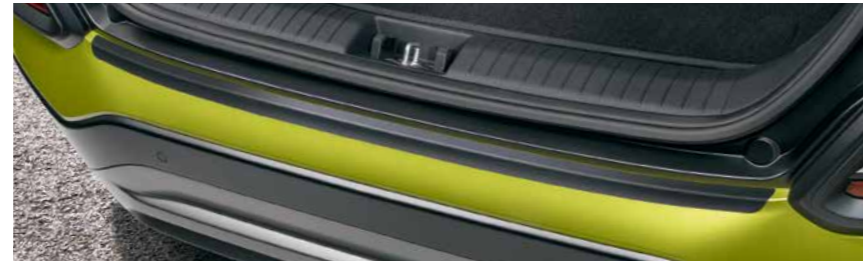

Rear bumper protection foil, black